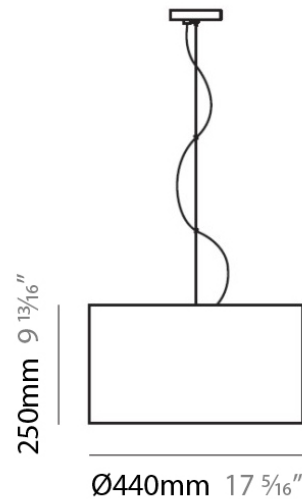

PROJECT
TYPE
NOTES
QUANTITY
DATE

DEBUT SUSPENSION

D81118

GENERAL

Series: Debut
Brand: Panzeri
Division: Design
Mounting Type: Suspension
Mounting Location: Ceiling
Subcategory: Pendant

PHYSICAL

Shape: Drum
Diameter (mm): 440
Diameter (in): 17 1/2
Height (mm): 250
Height (in): 10
Max. Overall Height (mm): 2250
Max. Overall Height (in): 88 9/16
Light Distribution: Direct / Indirect
Weight (kg): 3.27
Weight (lbs): 7.2
Diffuser: Ostrich White Recycled Leather
Fixture Finish: NIC
Fixture Material: Metal

ELECTRICAL

Number of Lamps: 1
Lamp Type: LED Retrofit / CFL
Lamp Shape: A19
Bulb Included: Bulb Not Included
Total Output Wattage (W): 15 / 23
Max. Wattage Per Lamp (W): 15 / 23
Lamp Base: E26
Input Voltage (V): 120
Upon Request: 277Vac / GU24

LED

OPTICAL

RATINGS AND CERTIFICATIONS

Certified By: CSA Certified to UL and CSA Standards
IP rating: IP20