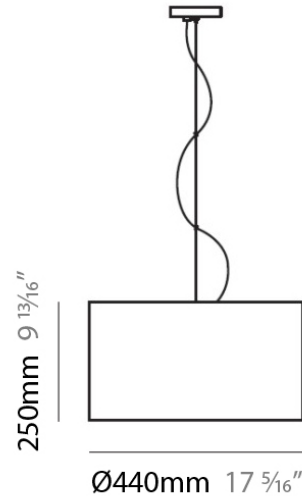

DEBUT SUSPENSION

D81116

GENERAL

Series: Debut
Brand: Panzeri
Division: Design
Mounting Type: Suspension
Mounting Location: Ceiling
Subcategory: Pendant

PHYSICAL

Shape: Drum
Diameter (mm): 440
Diameter (in): 17 1/2
Height (mm): 250
Height (in): 10
Max. Overall Height (mm): 2250
Max. Overall Height (in): 88 9/16
Light Distribution: Direct / Indirect
Weight (kg): 3.27
Weight (lbs): 7.2
Diffuser: Crocodile Red Recycled Leather
Fixture Finish: NIC
Fixture Material: Metal

ELECTRICAL

Number of Lamps: 1
Lamp Type: LED Retrofit
Lamp Shape: A19
Bulb Included: Bulb Not Included
Total Output Wattage (W): 15
Max. Wattage Per Lamp (W): 15
Lamp Base: E26
Input Voltage (V): 120
Upon Request: 277Vac / GU24

LED

OPTICAL

RATINGS AND CERTIFICATIONS

Certified By: CSA Certified to UL and CSA Standards
IP rating: IP20

PROJECT	_____
TYPE	_____
NOTES	_____
QUANTITY	_____
DATE	_____